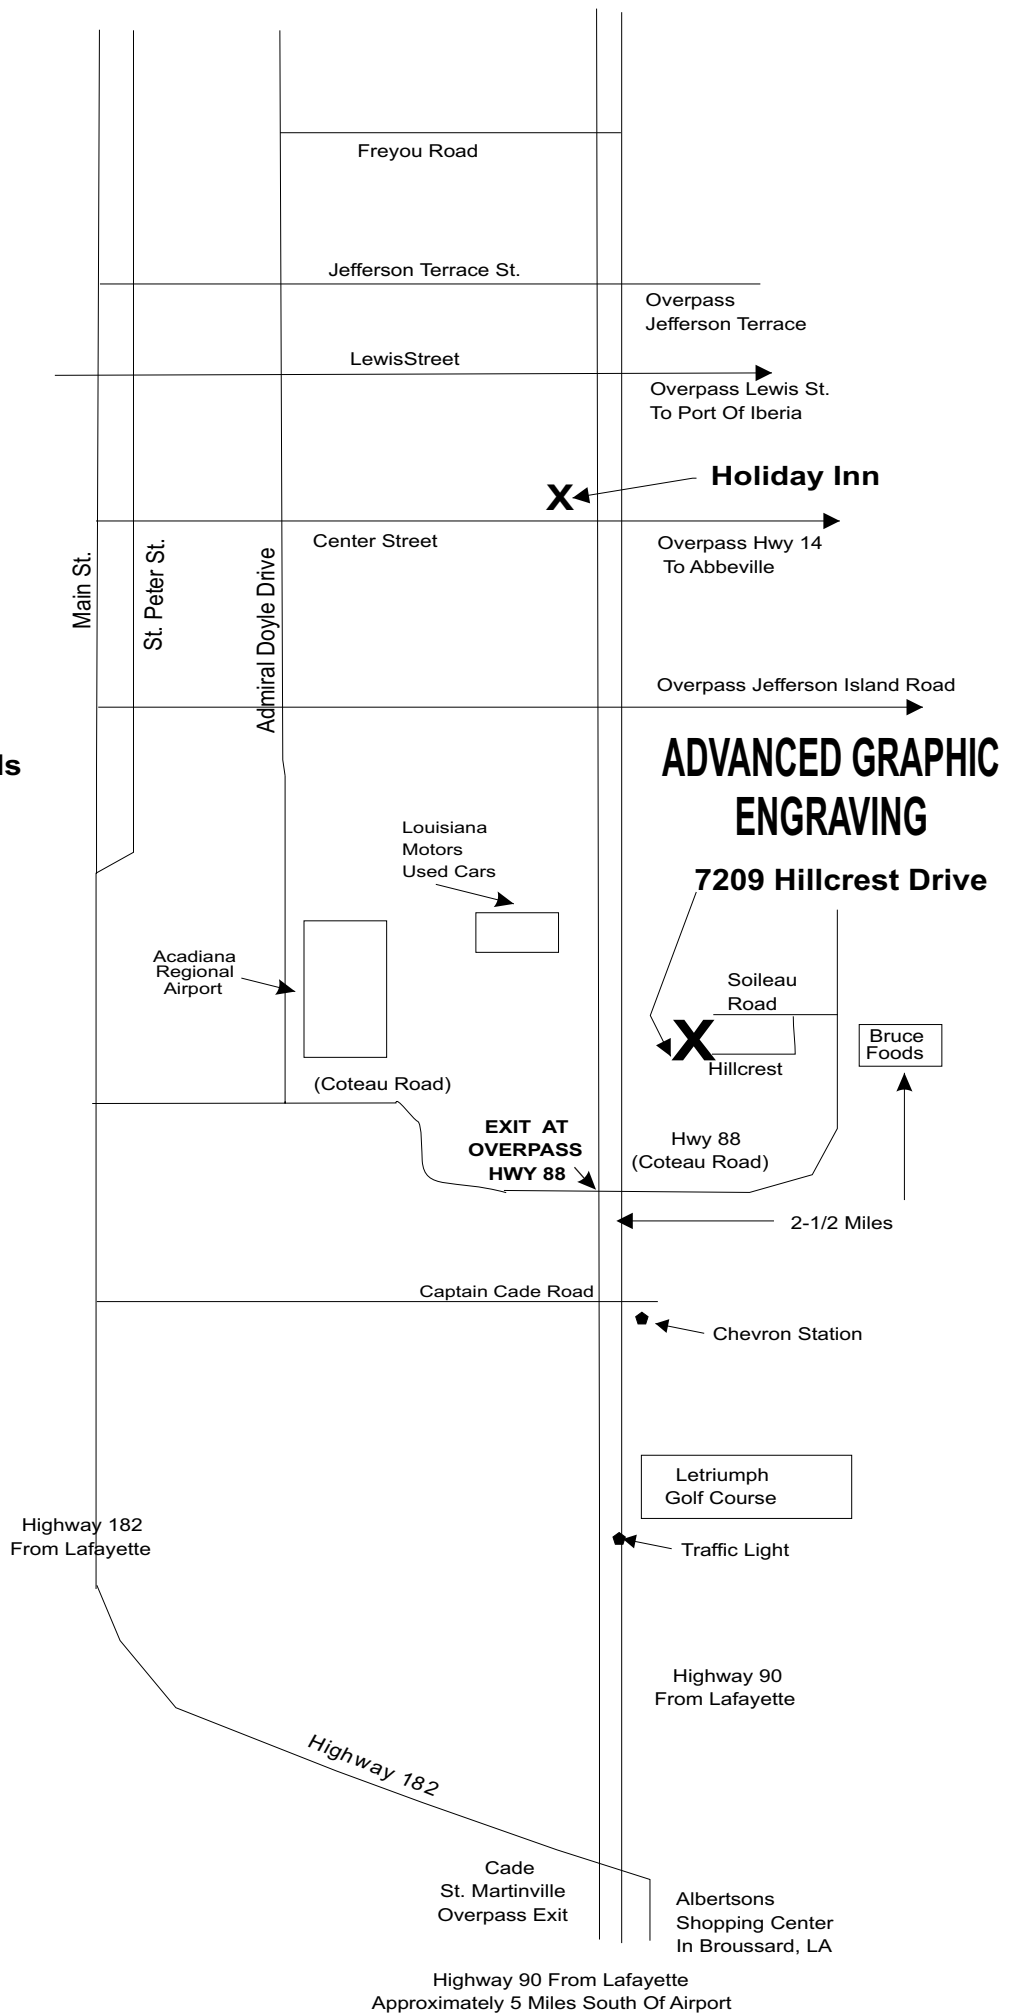

# 364-1991

From New Iberia, Take Hwy 90  
Toward Lafayette. Exit at the  
new overpass at Hwy 88. When  
You get to the stop sign turn  
left on Hwy 88 and go about  
2 miles until you see Bruce Foods  
on right hand side.  
Turn left on Soileau Road  
just past Bruce Foods.  
Go 1 block & turn left on  
Meadow Crest.  
Go 1 block & turn right on  
Hillcrest  
Address is 7209 Hillcrest.

Highway 90 From Lafayette  
Approximately 5 Miles South Of Airport