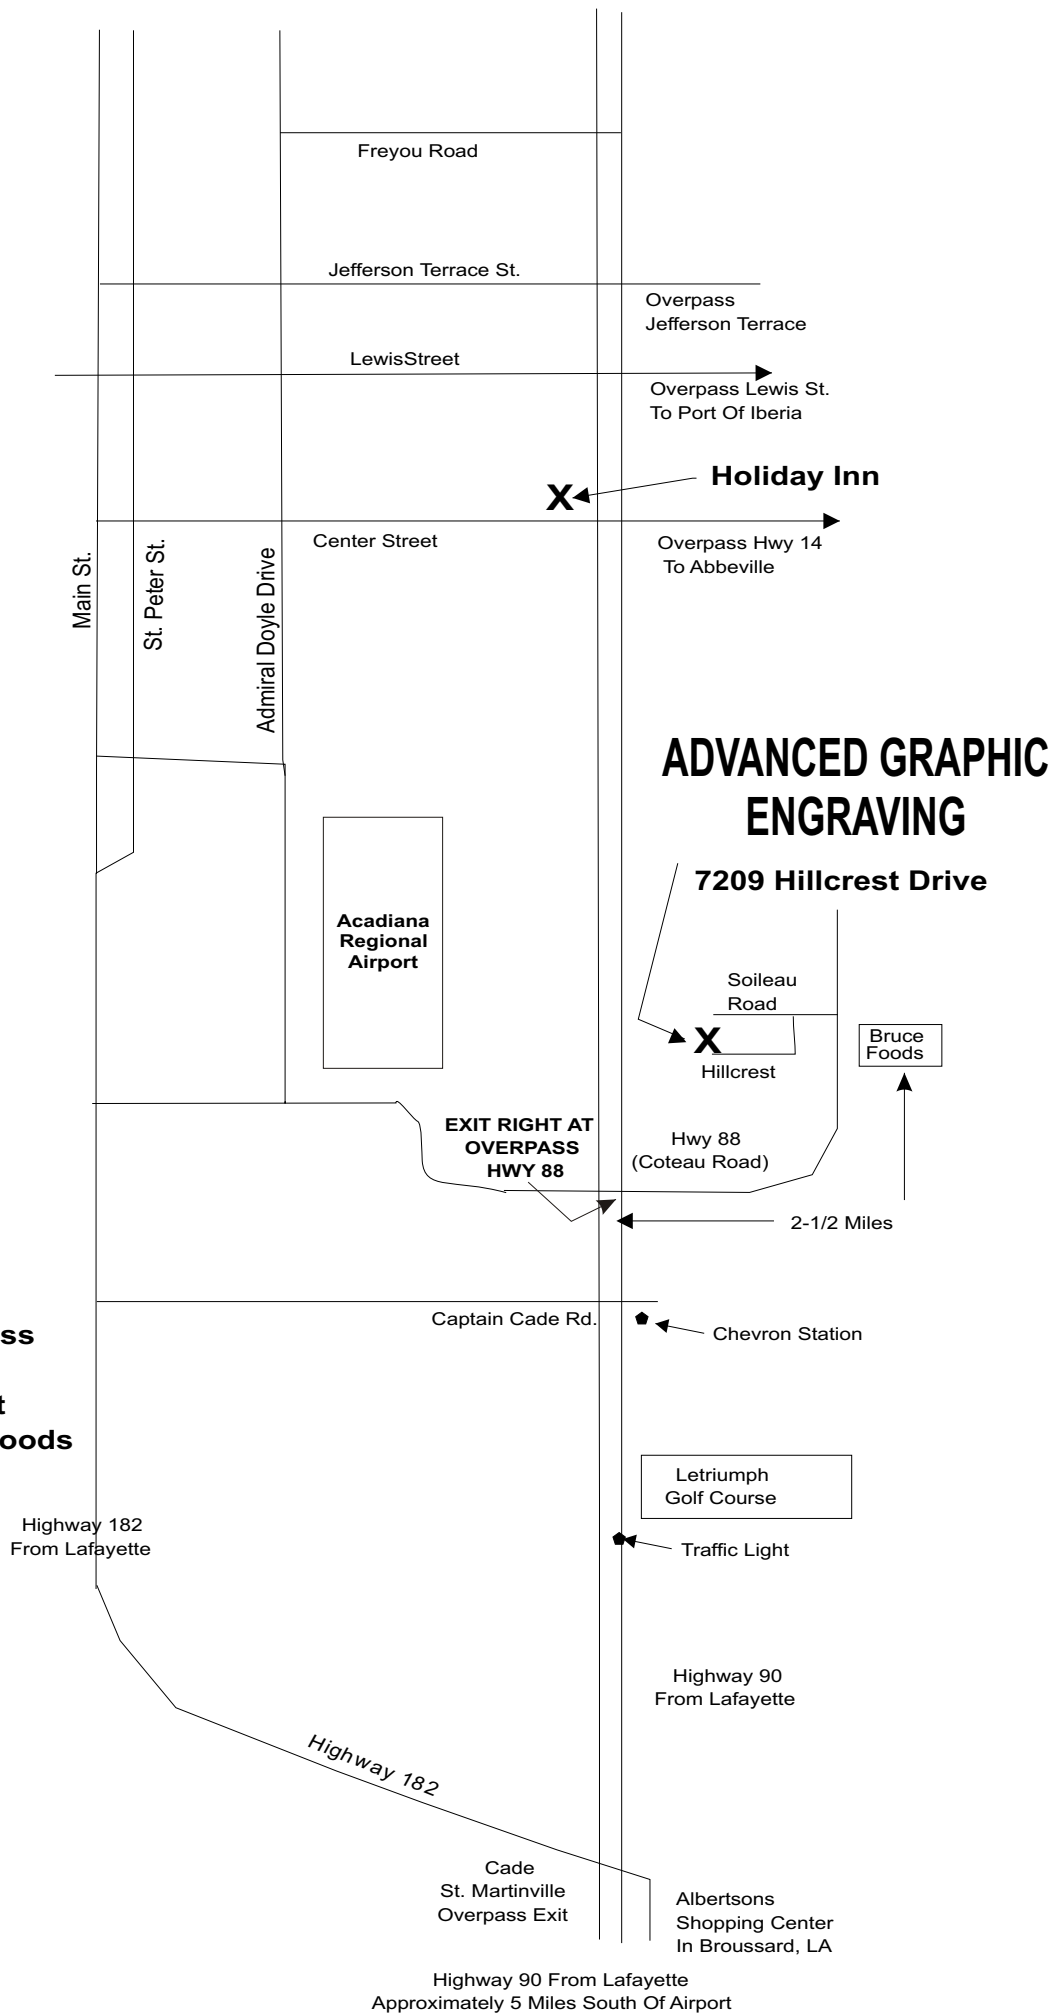

**ADVANCED GRAPHIC
ENGRAVING**

364-1991

FROM LAFAYETTE

Go south on Hwy 90 from Broussard. Pass LeTriumph Pass Boiling Point and exit at Hwy 88 South (new overpass just past Boiling Point). Turn right on Hwy 88 and go about 2 miles until you see Bruce Foods on right hand side. Turn left on Soileau Road just past Bruce Foods. Go 1 block & turn left on Meadow Crest. Go 1 block & turn right on Hillcrest Address is 7209 Hillcrest.

Highway 90 From Lafayette
Approximately 5 Miles South Of Airport